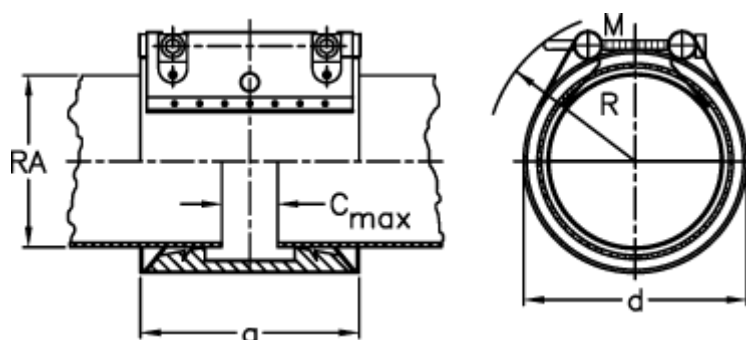

# Data Sheet

Article number: 025819360040

Description: Norma Connect pipe coupling  
PLAST GRIP PGL W5 Ø=40,0 EPDM, 16 bar

## Measures

a = 62.4

C max with insertion band = 8

d = 60

M (screw) = M8

Nominal pressure (bar) = 16

R = 80

RA = 40.0

RA min-RA max plastic = 39,5-40,5

Weight a piece = 0.6